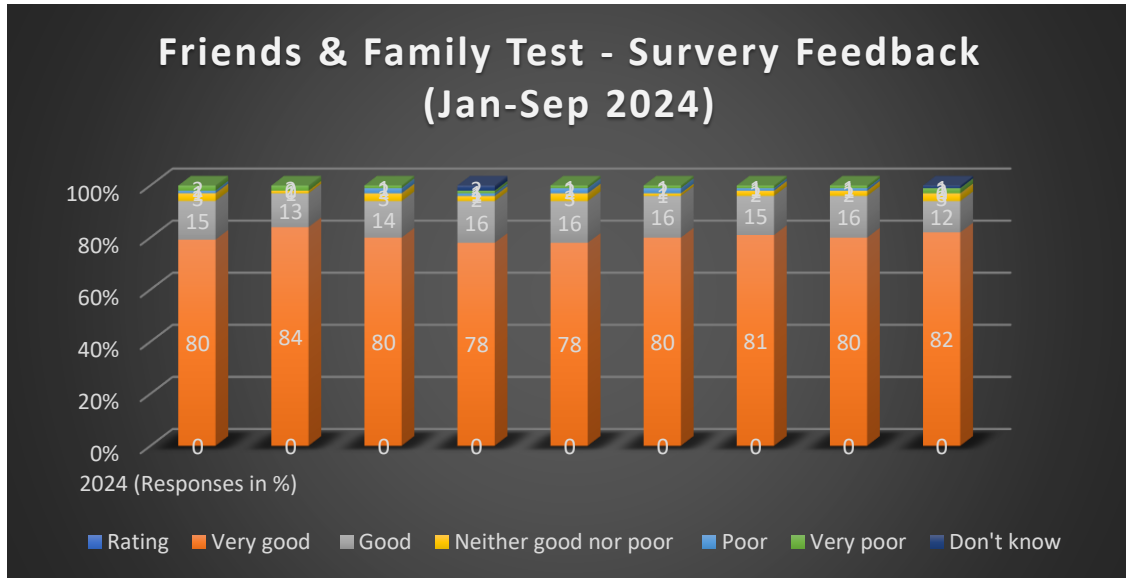

Friends and Family Test – Survey Analysis

January 2024 to September 2024

	2024 (Responses in %)								
Rating	Jan	Feb	Mar	Apr	May	Jun	Jul	Aug	Sep
Very good	80	84	80	78	78	80	81	80	82
Good	15	13	14	16	16	16	15	16	12
Neither good nor poor	3	1	3	2	3	1	2	2	3
Poor	1	0	2	1	2	2	1	1	0
Very poor	2	2	1	1	1	1	1	1	2
Don't know				2					1

	2024 (No of responses)								
Rating	Jan	Feb	Mar	Apr	May	Jun	Jul	Aug	Sep
Very good	156	200	196	181	205	180	186	183	181
Good	29	32	35	34	44	36	35	36	12
Neither good nor poor	6	3	7	5	8	3	4	4	3
Poor	1	0	4	3	5	4	3	3	0
Very poor	4	4	2	3	2	2	2	2	2
Don't know				5					1